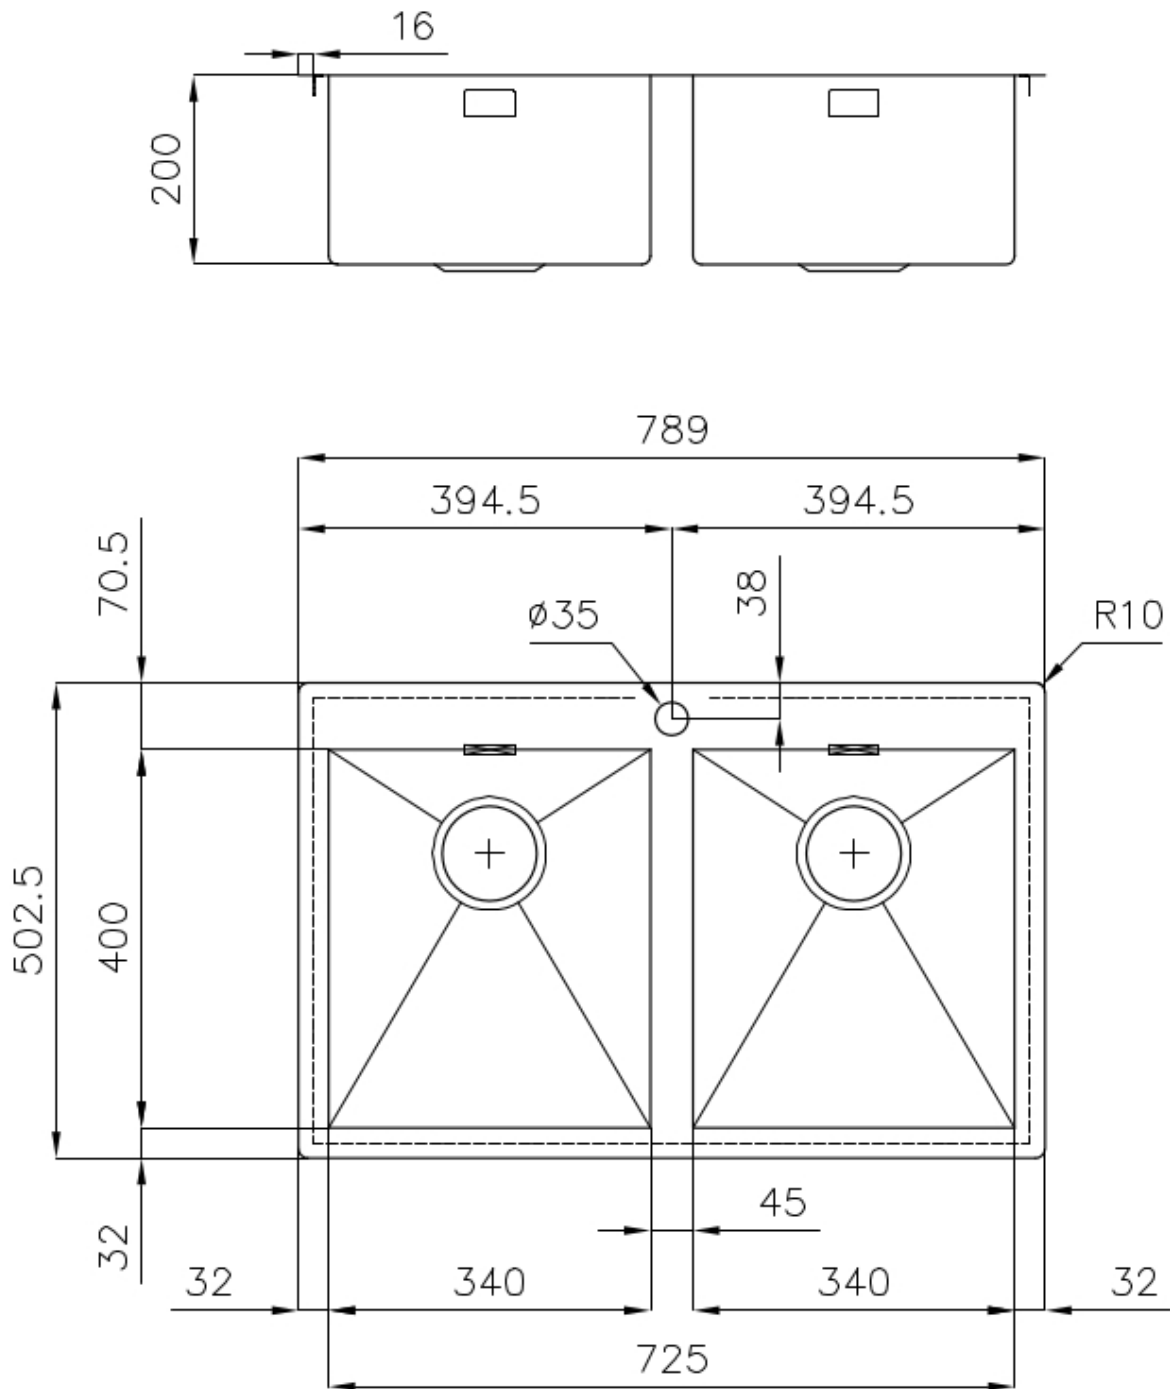

Sink Quadra

Kitchen Sinks

Code: 1208 050

DETAILS

Edge/Installation Type	Flush-mount Top-mount
Finish	Foster brushed
Material	AISI 304 stainless steel
Texture	Brushed in line
Base	80 cm
Dimensions	789x503 mm
Standard fittings	Fixing hooks, gasket, drain, overflow and siphon, boxed packing
Mixer holes	1 standard hole
Built-in hole	View technical data sheet

Drainer No

Width 79 cm

Bowl dimension 340x400mm

Number of bowls 2 bowls

Waste fitting 3,5" drain

FEATURES

Basket 3,5" waste fitting The drain is equipped with a large 3.5" drain, with the practical basket cap that prevents the discharge of solid parts.

Deep bowls This bowls reach an important depth, over 20 cm, thanks to the advanced production technology, that can be offer great capiciency and practicity in all the washing operations.

Diamond-shape bottom The draining of water is an important feature in a sink, and it's always taken good care of in Foster products. In the bent-welded sinks, which would have a flat bottom, the proper draining is guaranteed by the elegant beveling, which helps the water flow.

Squared bowls - 0/9 radius The square bowls of Foster have perfectly squared vertical edges, while those on the bottom have a small radius of 9 mm that facilitates cleaning operations.

TECHNICAL DATA

Lavello serie Quadra cod. 1208/050