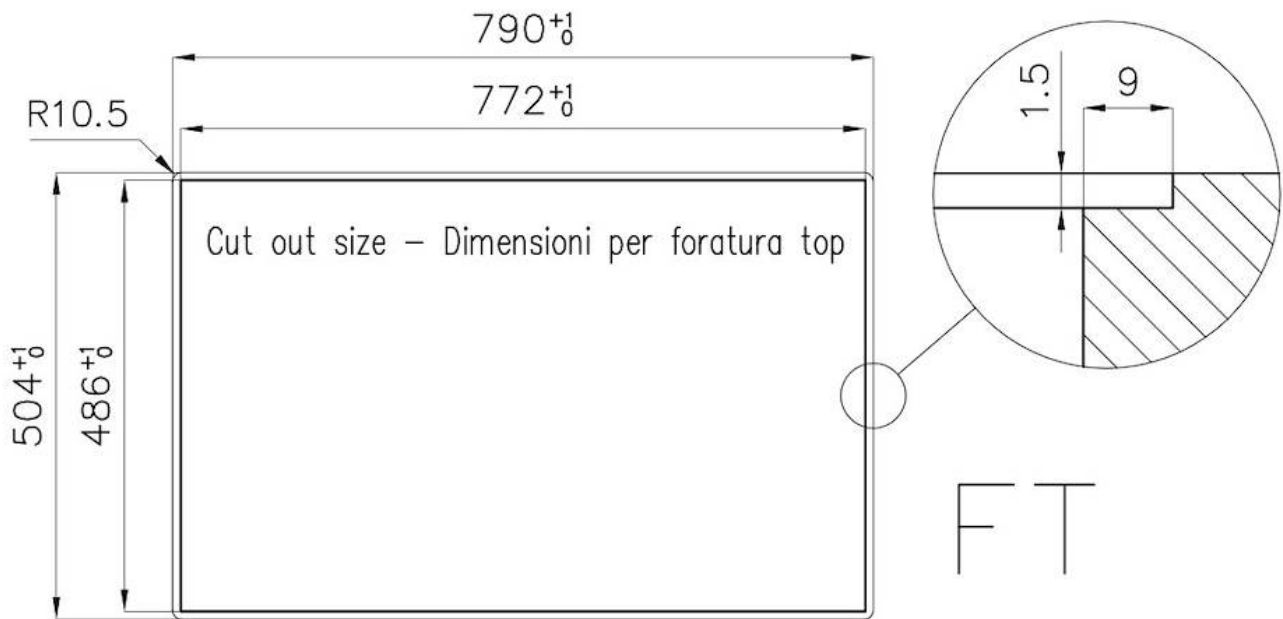

Drainer No

Width 79 cm

Bowl dimension 340x400mm

Number of bowls 2 bowls

Waste fitting 3,5" drain

FEATURES

Basket 3,5" waste fitting The drain is equipped with a large 3.5" drain, with the practical basket cap that prevents the discharge of solid parts.

High thickness 1mm thick steel. A significant thickness, which guarantees the maximum sturdiness and durability.

Perimetral overflow The overflow is always a security on the Foster sinks that prevents the overflow of water in case of oversights. The perimeter drain solution improves aesthetics thanks to its square and essential shape.

Squared bowls - 0/9 radius The square bowls of Foster have perfectly squared vertical edges, while those on the bottom have a small radius of 9 mm that facilitates cleaning operations.

TECHNICAL DATA

Lavello serie Quadra cod. 1208/050