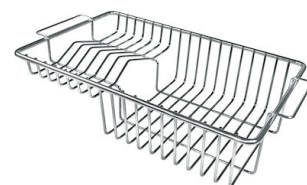

Deep bowls This bowls reach an important depth, over 20 cm, thanks to the advanced production technology, that can be offer great capiciency and practicity in all the washing operations.

Diamond-shape bottom The draining of water is an important feature in a sink, and it's always taken good care of in Foster products. In the bent-welded sinks, which would have a flat bottom, the proper draining is guaranteed by the elegant beveling, which helps the water flow.

Squared bowls - 0/9 radius The square bowls of Foster have perfectly squared vertical edges, while those on the bottom have a small radius of 9 mm that facilitates cleaning operations.

TECHNICAL DATA

Lavello serie Quadra cod. 1208/050

OPTIONAL ACCESSORIES

Glass chopping board
8631 300

HPDE Chopping board
8657 001

HPDE Twin chopping board
8644 101

Stainless steel basket
8611 000

Stainless steel plate rack
8100 303
* only in combination with the accessory
8644 101

Stainless steel plate rack
8100 201

White bowl
8153 100

**Graters kit with ring-holder and
food collection tray**
8159 101
* only in combination with the accessory
8644 101

Stainless steel perforated tray
8151 000
* only in combination with the accessory
8644 101