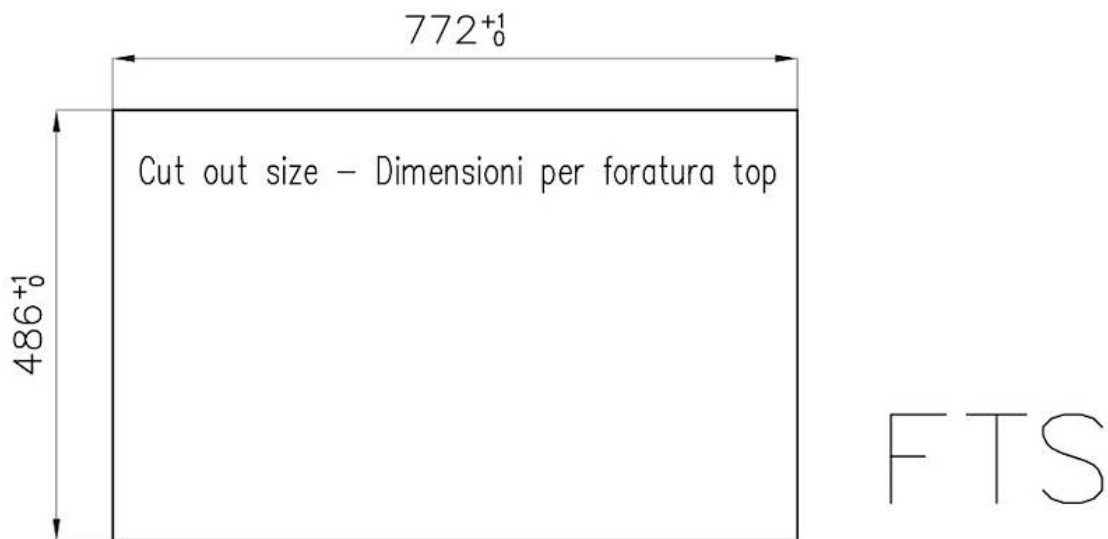

High thickness 1mm thick steel. A significant thickness, which guarantees the maximum sturdiness and durability.

Perimetral overflow The overflow is always a security on the Foster sinks that prevents the overflow of water in case of oversights. The perimeter drain solution improves aesthetics thanks to its square and essential shape.

Squared bowls - 0/9 radius The square bowls of Foster have perfectly squared vertical edges, while those on the bottom have a small radius of 9 mm that facilitates cleaning operations.

TECHNICAL DATA

Lavello serie Quadra cod. 1208/050