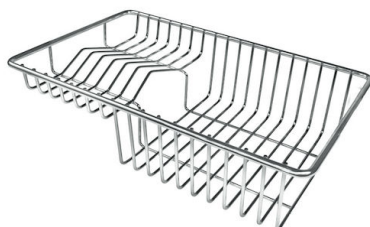

Deep bowls This bowls reach an important depth, over 20 cm, thanks to the advanced production technology, that can be offer great capiciency and practicity in all the washing operations.

Diamond-shape bottom The draining of water is an important feature in a sink, and it's always taken good care of in Foster products. In the bent-welded sinks, which would have a flat bottom, the proper draining is guaranteed by the elegant beveling, which helps the water flow.

Squared bowls - 0/9 radius The square bowls of Foster have perfectly squared vertical edges, while those on the bottom have a small radius of 9 mm that facilitates cleaning operations.

TECHNICAL DATA

Lavello serie Quadra cod. 1208/050

OPTIONAL ACCESSORIES

Glass chopping board
8631 300

HPDE Chopping board
8657 001

HPDE Twin chopping board
8644 101

Stainless steel basket
8611 000

Stainless steel plate rack
8100 303
* only in combination with the accessory
8644 101

Stainless steel plate rack
8100 201

White bowl
8153 100

**Graters kit with ring-holder and
food collection tray**
8159 101
* only in combination with the accessory
8644 101

Stainless steel perforated tray
8151 000
* only in combination with the accessory
8644 101